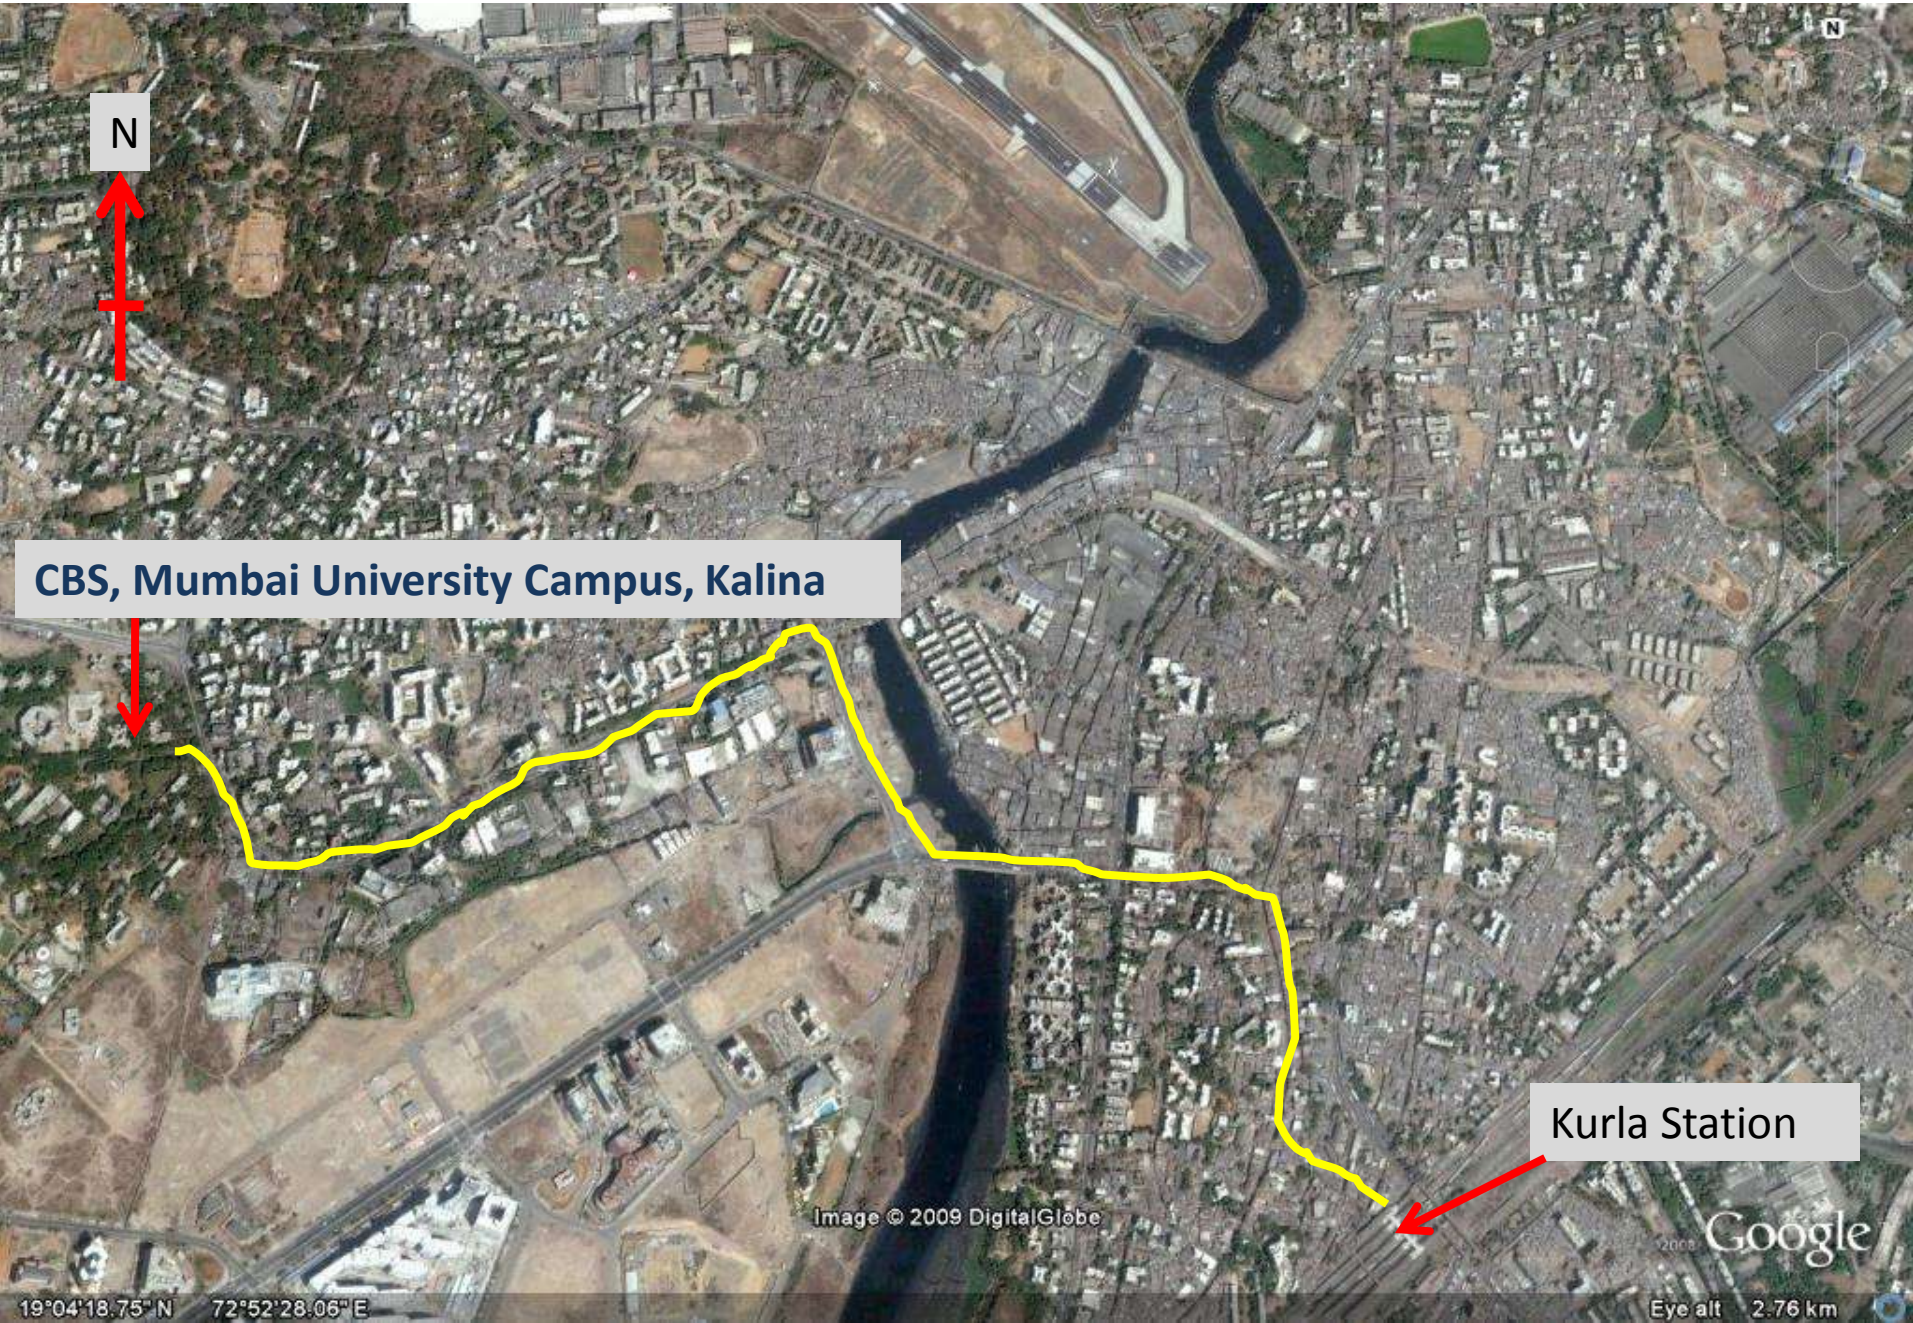

Coming from Kurla Station

Cost by Auto ~ Rs. 35

N

CBS, Mumbai University Campus, Kalina

Kurla Station

19°04'18.75" N 72°52'28.06" E

Image © 2009 DigitalGlobe

Google

Eye alt 2.76 km